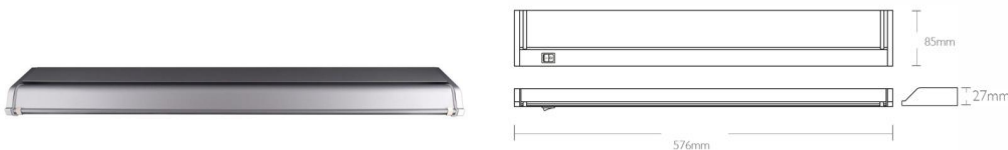

## SALF133K

Salford 13W 3000K IP20 Adjustable Desk Light

## General Details

**Finish** Aluminium Housing with Polycarbonate Diffuser

**Product Weight** 2.2KG

**Overall Dimensions** 576mm x 85mm x 27mm

**Carton Weight / Material** 0.75 kg / Cardboard

**Packaging & Labelling Guidelines** Saturn LED.eu - Generic labelling