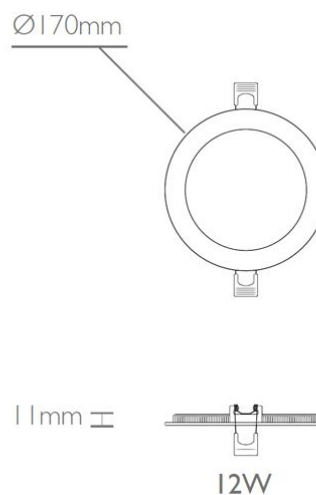

RUBY12W4K/SATEM3

Ruby 12W 4000K IP20 Slimline Emergency Downlight

General Details

Finish	Matte White Finish
Product Weight	0.8KG
Overall Dimensions	ø170mm x 11mm / Cut Out ø160
Carton Weight / Material	0.90 kg / Cardboard
Packaging Sizes / Packed Weight	Length 180mm, Height 90mm, Width 180mm
Packaging & Labelling Guidelines	Saturn LED.eu - Generic labelling
Bar Coding	Saturn LED coding in accordance with EAN-12 & ITF-14
IP Rating	IP20
Energy Rating	A* - (Very Low Energy)