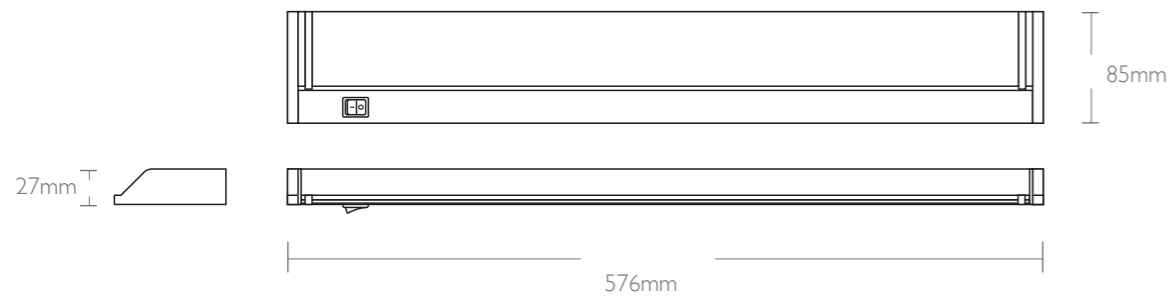

SALFORD

DESK LIGHT

The Salford desk light is a wall mounted adjustable led luminaire designed for reading and desk work purposes with aluminium body and frosted glass diffuser.

Key Features

- 30,000 hour lifespan
- IP20
- Frosted glass diffuser
- Switched

5 FIVE YEAR WARRANTY

IP 20

SATURNLED.EU
Intelligent Lighting

PRODUCT CODE

DESCRIPTION

PRODUCT CODE	DESCRIPTION	LUMEN OUTPUT	LUMEN/WATT	COLOUR TEMP	IP RATING
SALF133K	SALFORD 13W ADJUSTABLE DESK LIGHT 3000K	1100	84	3K	IP20
SALF134K	SALFORD 13W ADJUSTABLE DESK LIGHT 4000K	1100	84	4K	IP20