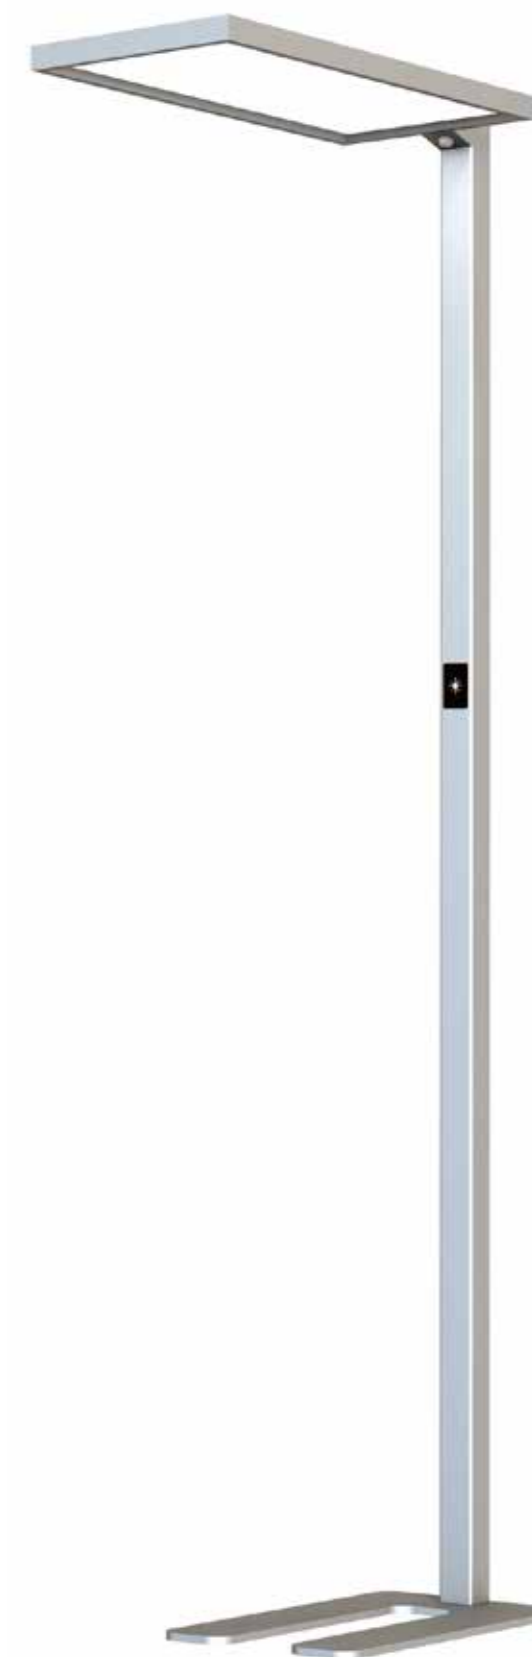

TAO THREE

LED LIGHTING

The Tao compact and exquisite self standing up/down is perfect for all commercial purposes. Upwards and downwards lighting with impressive light uniformity.

Key Features

- 50,000 hour lifespan
- Self standing
- UGR < 19

FIVE YEAR
WARRANTY

IP
20

DALI DIMMABLE
AVAILABLE

BEAM
120°

Intelligent Lighting

TAO THREE

PRODUCT CODE

DESCRIPTION

| PRODUCT CODE | DESCRIPTION | LUMEN OUTPUT | LUMEN/WATT | COLOUR TEMP | IP RATING |
|--------------|----------------------------------|-----------------------|------------|-------------|-----------|
| TAOTHR | TAO 20W UP 20W DOWN WALL MOUNTED | 2000 UP/ 2000 DOWN | 100 | 4K | 20 |