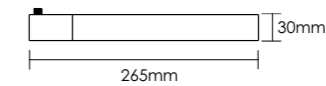

- 50,000 hour lifespan
- Wall mounted fitting
- Dali dimmable available
- UGR < 17
- Easy install

FIVE YEAR
WARRANTY

IP
20

DALI DIMMABLE
AVAILABLE

UP & DOWN LIGHT SPREAD

PRODUCT CODE

DESCRIPTION

PRODUCT CODE	DESCRIPTION	LUMEN OUTPUT	LUMEN/WATT	COLOUR TEMP	IP RATING
TAOTWO	TAO 20W UP 20W DOWN WALL MOUNTED	2000 UP/ 2000 DOWN	100	4K	20