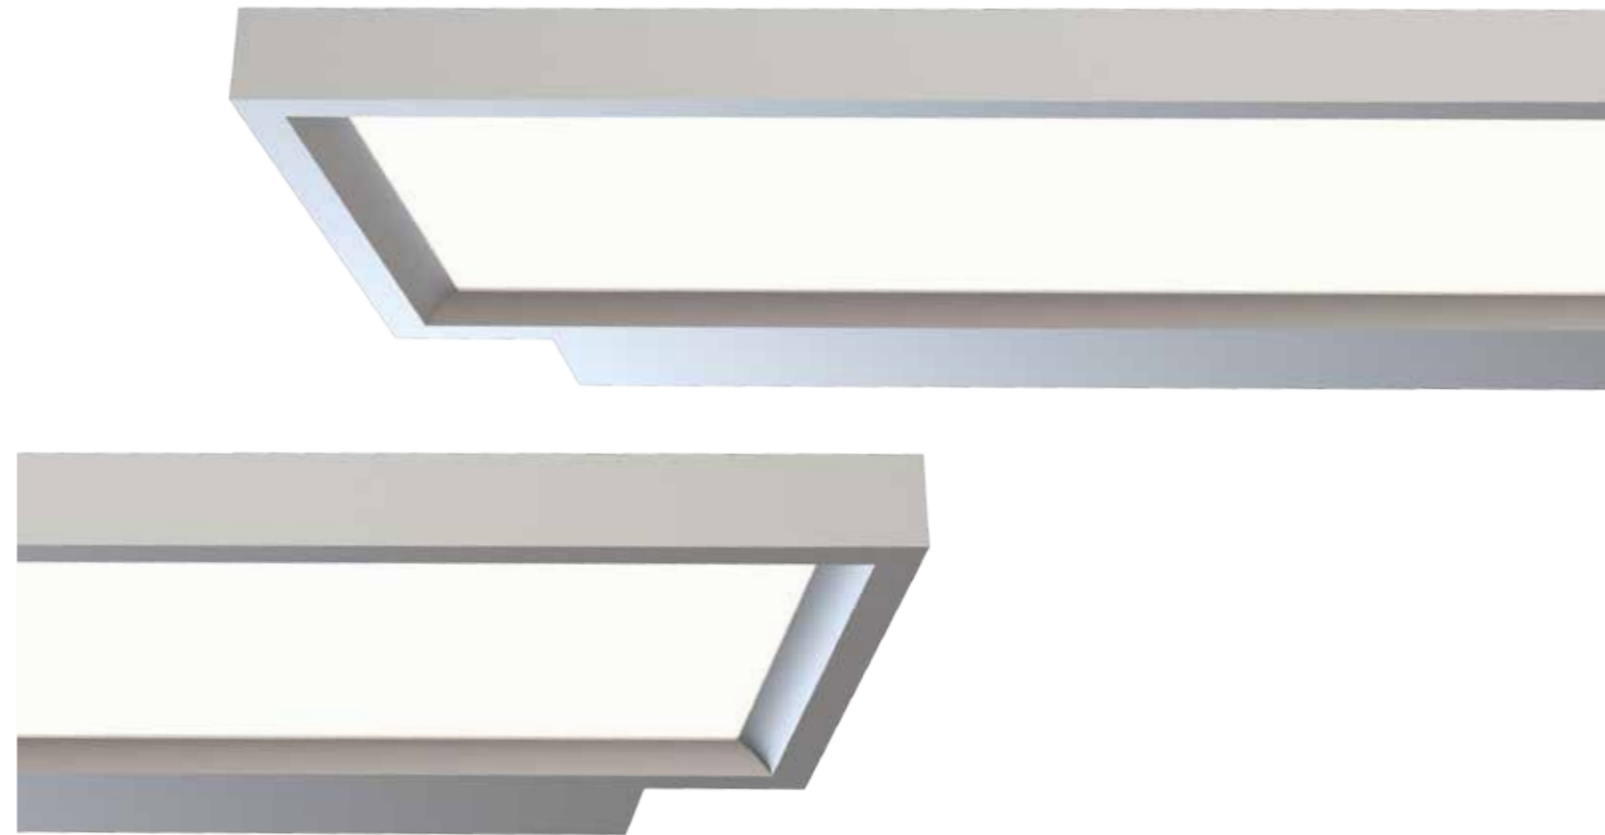

TAO TWO

LED LIGHTING

Combining simple installation with a high level of performance, the tao is perfect for all commercial purposes. Upwards and downwards lighting with impressive light uniformity.

Key Features

- 50,000 hour lifespan
- Wall mounted fitting
- Dali dimmable available
- UGR < 17
- Easy install

FIVE YEAR
WARRANTY

IP
20

DALI DIMMABLE
AVAILABLE

UP & DOWN LIGHT SPREAD

PRODUCT CODE

DESCRIPTION

PRODUCT CODE	DESCRIPTION	LUMEN OUTPUT	LUMEN/WATT	COLOUR TEMP	IP RATING
TAOTWO	TAO 20W UP 20W DOWN WALL MOUNTED	2000 UP/ 2000 DOWN	100	4K	20