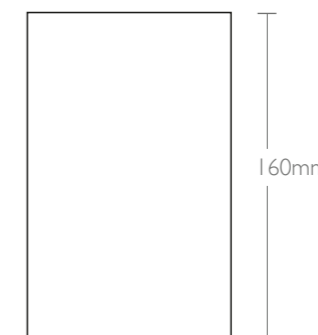

99.5mm

100mm

SATURNLED.EU
Intelligent Lighting

PRODUCT CODE

DESCRIPTION

		LUMEN OUTPUT	LUMEN/WATT	COLOUR TEMP	IP RATING
IMPACT/2X5/SQ	2X5W SQUARE UP DOWN DARK GREY FINISH	600	60	4K	IP54
IMPACT/2X5/CUR	2X5W CURVED UP DOWN DARK GREY FINISH	600	60	4K	IP54