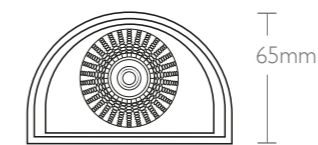

IMPACT

EXTERIOR LIGHTING

A premium quality exterior fittings that gives an impressive feel to any environment.

Key Features

- 30,000 hour lifespan
- IP54
- Textured grey finish
- Contemporary look
- Integrated LED

99.5mm

100mm

SATURNLED.EU
Intelligent Lighting

PRODUCT CODE

DESCRIPTION

		LUMEN OUTPUT	LUMEN/WATT	COLOUR TEMP	IP RATING
IMPACT/2X5/SQ	2X5W SQUARE UP DOWN DARK GREY FINISH	600	60	4K	IP54
IMPACT/2X5/CUR	2X5W CURVED UP DOWN DARK GREY FINISH	600	60	4K	IP54