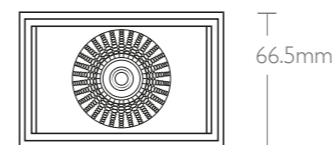

99.5mm

100mm

SATURNLED.EU
Intelligent Lighting

PRODUCT CODE

DESCRIPTION

		LUMEN OUTPUT	LUMEN/WATT	COLOUR TEMP	IP RATING
IMPACT/2X5/SQ	2X5W SQUARE UP DOWN DARK GREY FINISH	600	60	4K	IP54
IMPACT/2X5/CUR	2X5W CURVED UP DOWN DARK GREY FINISH	600	60	4K	IP54