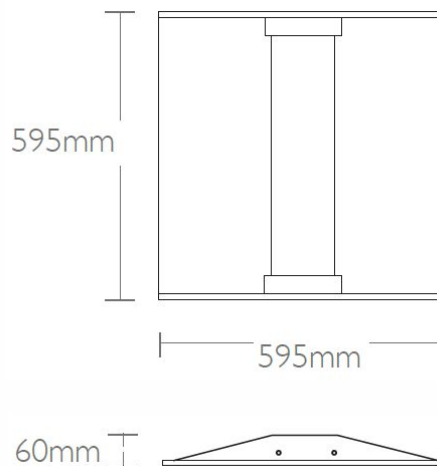

INFINITY66

Infinity 34W 4000K IP20 600x600mm LED Troffer

General Details

Finish Anodised Aluminium Frame With Acrylic Cover

Product Weight 2.55kg

Overall Dimensions 595mm X 595mm X 90mm

Carton Weight / Material 3.1 kg / Cardboard