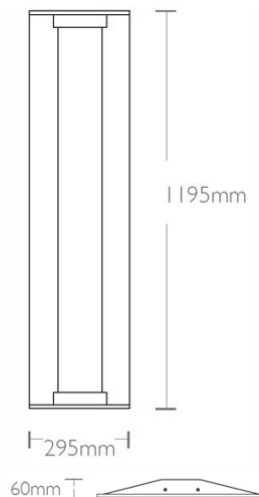

INFINITY123/SATEM3

Infinity 34W 4000K IP20 1200x300mm Emergency LED Troffer

General Details

Finish Anodised Aluminium Frame With Acrylic Cover

Product Weight 2.95kg

Overall Dimensions 1195mm X 595mm X 90mm

Carton Weight / Material 3.9 kg / Cardboard

Packaging & Labelling Guidelines Saturn LED.eu - Generic labelling

Bar Coding Saturn LED coding in accordance with EAN-12 & ITF-14

IP Rating IP20

Energy Rating A* - (Very Low Energy)