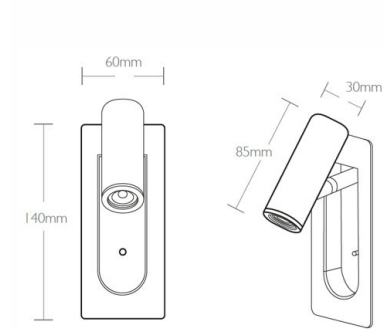

HARM4001

Harmony 3W 3000K IP20 Adjustable Bedside Lighting

General Details

Finish	Polished Aluminium
Product Weight	0.6kg
Overall Dimensions	Base: 140mm x 60mm // Light: 85mm x ø30mm
Bar Coding	Saturn LED coding in accordance with EAN-12 & ITF-14
IP Rating	IP20
Energy Rating	A* - (Very Low Energy)