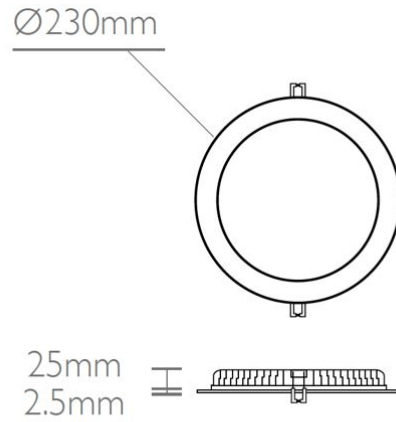

DIAM3001

Diamond 20W 3000K IP44 LED Circular Downlight

General Details

Finish	Matt White
Product Weight	1.0kg
Overall Dimensions	A 230mm X B 25.0mm - Cutout 200mm
Bar Coding	Saturn LED coding in accordance with EAN-12 & ITF-14
IP Rating	IP44
Energy Rating	A* - (Very Low Energy)