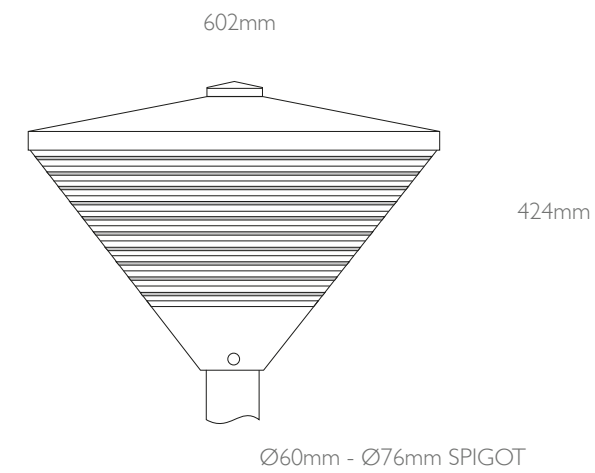

### PRODUCT CODE

SPHERE3800

50W LED STREETLIGHT IK09