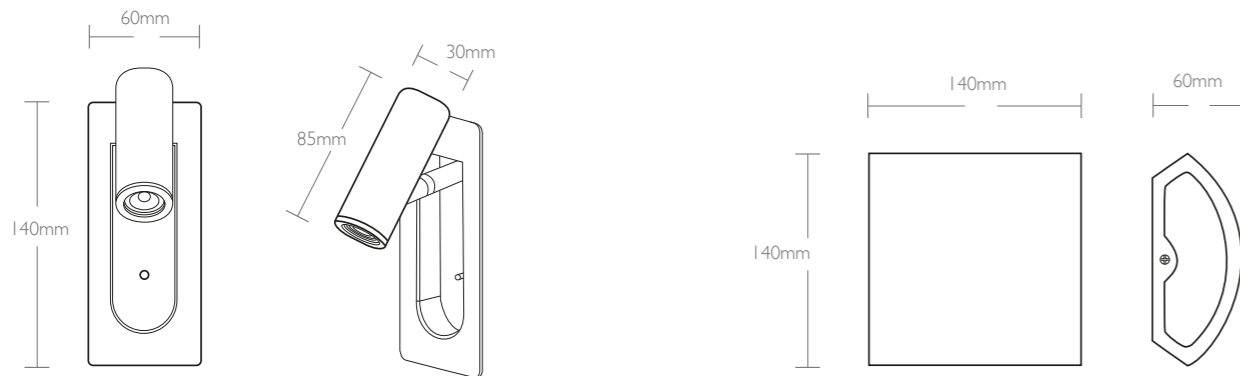

HARMONY

BEDSIDE LIGHTING

With its distinctive design, this adjustable bedside light provides a contemporary finish that is perfect for projects that demand style combined with powerful performance.

Key Features

- 30,000 hour lifespan
- IP20
- Wall and bedside lighting
- Bespoke stylish applications

FIVE YEAR
WARRANTY

IP
20

PRODUCT CODE

DESCRIPTION

		LUMEN OUTPUT	COLOUR TEMP	IP RATING
HARM/3W/BSL	3W ADJUSTABLE BEDSIDE LIGHT	240	3K	IP20
HARMVOGUE/PA	2X5W UP DOWN POLISHED ALUMINIUM	410	3K	IP20