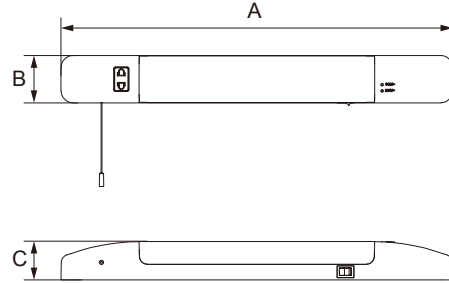

PISA1001

Pisa 7W 4000K IP20 LED White Shaver Light

General Details

Finish	White Polycarbonate Body & Polycarbonate Opal Diffuser
Product Weight	1.2kg
Overall Dimensions	A 500mm X B 60mm x C 35mm
Bar Coding	Saturn LED coding in accordance with EAN-12 & ITF-14
IP Rating	IP20
Energy Rating	A* - (Very Low Energy)