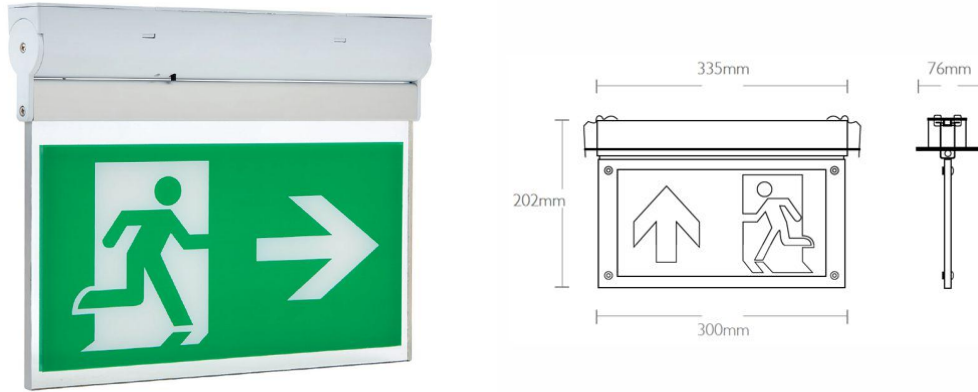

PHO2002

Phoenix 3W 6500K IP20 LED Emergency Wall/Ceiling Mounted Exit Sign

General Details

Finish	Matt White Trim & Polycarbonate Lens
Product Weight	0.2kg
Overall Dimensions	A 300mm X B 202mm X C 76mm
Bar Coding	Saturn LED coding in accordance with EAN-12 & ITF-14
IP Rating	IP20
Energy Rating	A* - (Very Low Energy)

Light Source

Wattage & Lumens	3W - 20LM
Colour Temperature	6500K
CRI Ra	Ra > 80
Lifespan	30,000 Hours
Lamp Working Temperature	<50°C
Beam Angle	90°

Electrical

Voltage	220-240V. 50 / 60Hz. AC.
Running Current (I)	0.04A
Total Running Wattage (W)	3W
Electrical Classification	Class II
Power Factor Correction (PFC)	> 0.7
Cabling Electrical Connections	Screw fix in terminal block
Battery	LifeP04 Battery