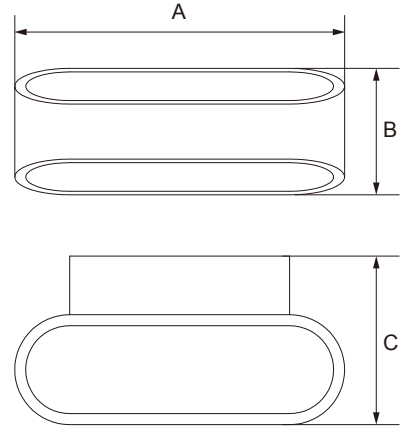

HARM2002

Harmony 2X5W 600LM 3000K IP20 LED Up/Down Polished Aluminium Wall Light

General Details

Finish	Polished Aluminium
Product Weight	1.2kg
Overall Dimensions	A 300mm X B 92mm x C 70mm
Bar Coding	Saturn LED coding in accordance with EAN-12 & ITF-14
IP Rating	IP20
Energy Rating	A* - (Very Low Energy)