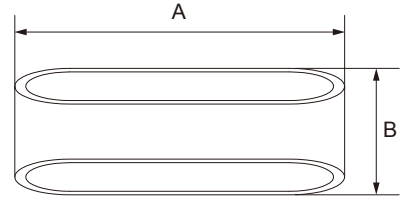

HARM2001

Harmony 2X5W 600LM 3000K IP20 LED Up/Down Wall Light

General Details

Finish	White Powder Coated Aluminium
Product Weight	1.2kg
Overall Dimensions	A 300mm X B 92mm x C 70mm
Bar Coding	Saturn LED coding in accordance with EAN-12 & ITF-14
IP Rating	IP20
Energy Rating	A* - (Very Low Energy)