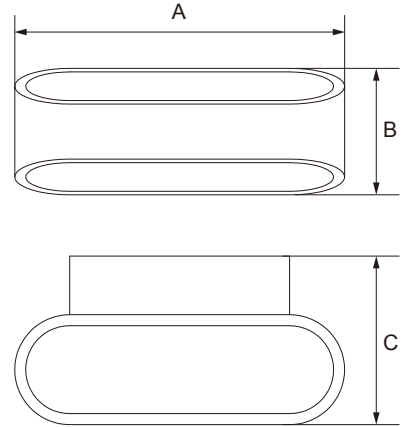

HARM1002

Harmony 1X5W 310LM 3000K IP20 LED Up/Down Polished Aluminium Wall Light

General Details

Finish	Polished Aluminium
Product Weight	0.7kg
Overall Dimensions	A 180mm X B 92mm x C 70mm
Bar Coding	Saturn LED coding in accordance with EAN-12 & ITF-14
IP Rating	IP20
Energy Rating	A* - (Very Low Energy)