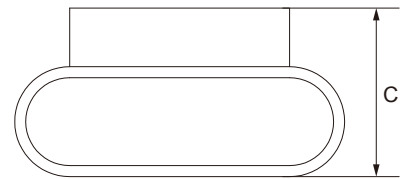

HARM1001

Harmony 1X5W 310LM 3000K IP20 LED Up/Down Wall Light

General Details

Finish	White Powder Coated Aluminium
Product Weight	0.7kg
Overall Dimensions	A 180mm X B 92mm x C 70mm
Bar Coding	Saturn LED coding in accordance with EAN-12 & ITF-14
IP Rating	IP20
Energy Rating	A* - (Very Low Energy)