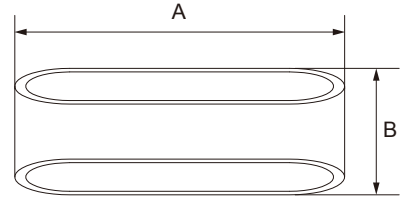

HARM1001

Harmony 1X5W 310LM 3000K IP20 LED Up/Down Wall Light

General Details

Finish	White Powder Coated Aluminium
Product Weight	0.7kg
Overall Dimensions	A 180mm X B 92mm x C 70mm
Bar Coding	Saturn LED coding in accordance with EAN-12 & ITF-14
IP Rating	IP20
Energy Rating	A* - (Very Low Energy)