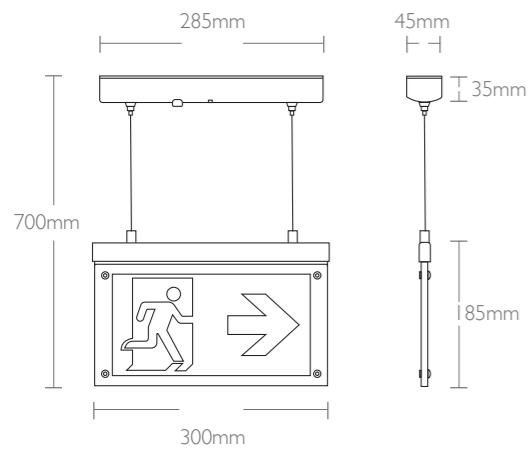

PHOENIX

EMERGENCY LIGHTING

Emergency hanging signs available in surface mounted or recessed.

Key Features

- Surface and recessed hanging exit signs
- Mild steel base
- Acrylic legend
- Ni-Cd battery
- Integrated test switch
- 3-hour emergency duration

3 THREE YEAR WARRANTY

SATURNLED.EU

Intelligent Lighting

PRODUCT CODE

DESCRIPTION

PRODUCT CODE	DESCRIPTION	COLOUR TEMP	IP RATING
PHO/HES/U	PHOENIX 3W HANGING EXIT SIGN ARROW UP	6K	IP20
PHO/HES/D	PHOENIX 3W HANGING EXIT SIGN ARROW DOWN	6K	IP20
PHO/HES/LR	PHOENIX 3W HANGING EXIT SIGN ARROW LEFT/RIGHT	6K	IP20
PHO/RHES/U	PHOENIX 3W RECESSED HANGING EXIT SIGN ARROW UP	6K	IP20
PHO/RHES/D	PHOENIX 3W RECESSED HANGING EXIT SIGN ARROW DOWN	6K	IP20
PHO/RHES/LR	PHOENIX 3W RECESSED HANGING EXIT SIGN ARROW LEFT/RIGHT	6K	IP20