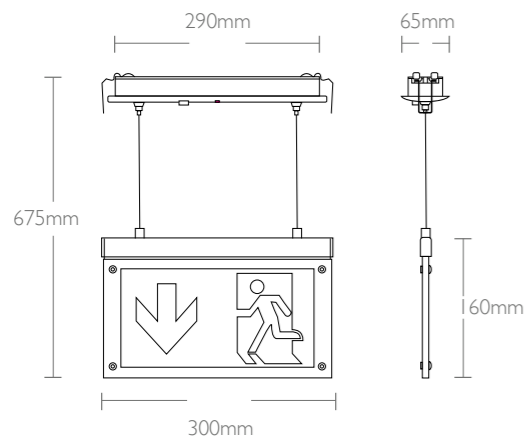

PHOENIX

EMERGENCY LIGHTING

Emergency hanging signs available in surface mounted or recessed.

Key Features

- Surface and recessed hanging exit signs
- Mild steel base
- Acrylic legend
- Ni-Cd battery
- Integrated test switch
- 3-hour emergency duration

3 THREE YEAR WARRANTY

SATURNLED.EU

Intelligent Lighting

PRODUCT CODE

DESCRIPTION

PRODUCT CODE	DESCRIPTION	COLOUR TEMP	IP RATING
PHO/HES/U	PHOENIX 3W HANGING EXIT SIGN ARROW UP	6K	IP20
PHO/HES/D	PHOENIX 3W HANGING EXIT SIGN ARROW DOWN	6K	IP20
PHO/HES/LR	PHOENIX 3W HANGING EXIT SIGN ARROW LEFT/RIGHT	6K	IP20
PHO/RHES/U	PHOENIX 3W RECESSED HANGING EXIT SIGN ARROW UP	6K	IP20
PHO/RHES/D	PHOENIX 3W RECESSED HANGING EXIT SIGN ARROW DOWN	6K	IP20
PHO/RHES/LR	PHOENIX 3W RECESSED HANGING EXIT SIGN ARROW LEFT/RIGHT	6K	IP20