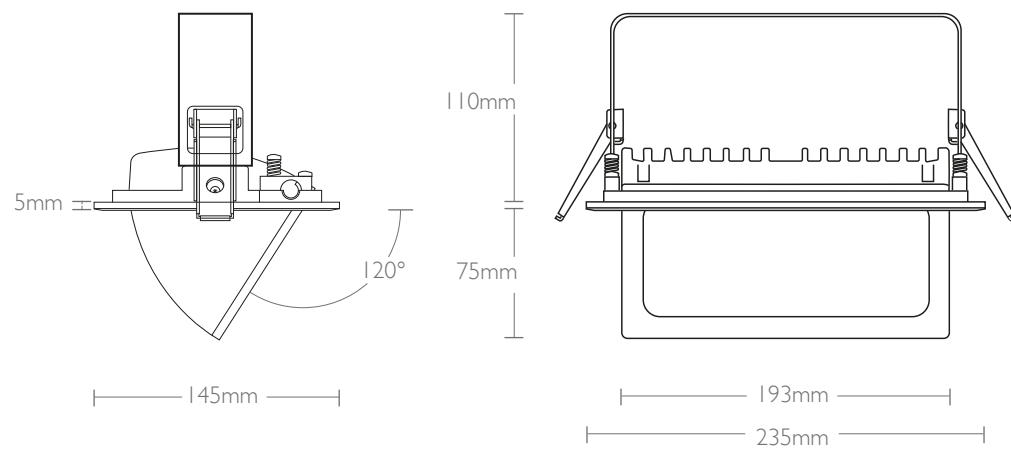

JETTO

DISPLAY LIGHTING

High performance retail LED scoop downlights, in both circular and rectangular with minimal heat outputs. Complete with high performance LED chips.

Key Features

- 30,000 hour lifespan
- IP20
- Instant brightness compared with traditional CDMT
- SMD and COB available
- Matt white
- 60° tiltable rectangle scoop

PRODUCT CODE

DESCRIPTION

PRODUCT CODE	DESCRIPTION	LUMEN OUTPUT	LUMEN/WATT	CUT OUT	COLOUR TEMP	IP RATING
JT/35/SMD	JETTO 35W OPAL SCOOP	3200	91	225 X 135mm	4K	IP20
JT/35/COB	JETTO 35W CLEAR SCOOP	2800	80	225 X 135mm	4K	IP20